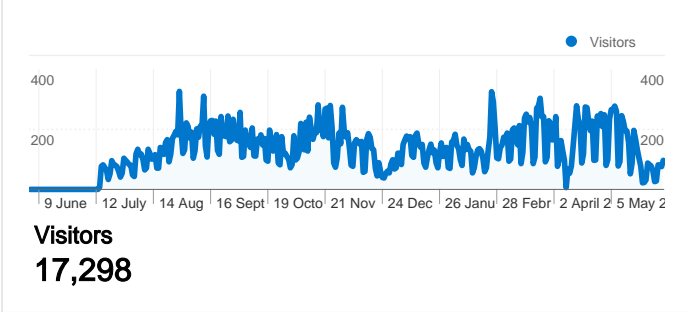

Site Usage

59,870 Visits

18.52% Bounce Rate

382,231 Page Views

00:02:45 Avg. Time on Site

6.38 Pages/Visit

28.88% % New Visits

Visitors Overview

17,298 people visited this site

 **59,870 Visits**

 **17,298 Absolute Unique Visitors**

 **382,231 Page Views**

 **6.38 Average Page Views**

 **00:02:45 Time on Site**

 **18.52% Bounce Rate**

 **28.88% New Visits**

All traffic sources sent a total of 59,870 visits

 49.11% Direct Traffic

 45.95% Referring Sites

 4.94% Search Engines

- Direct Traffic
29,405.00 (49.11%)
- Referring Sites
27,510.00 (45.95%)
- Search Engines
2,955.00 (4.94%)

59,870 visits came from 44 countries/territories

Site Usage

Visits	Pages/Visit	Avg. Time on Site	% New Visits	Bounce Rate	
59,870 % of Site Total: 100.00%	6.38 Site Avg: 6.38 (0.00%)	00:02:45 Site Avg: 00:02:45 (0.00%)	28.90% Site Avg: 28.88% (0.07%)	18.52% Site Avg: 18.52% (0.00%)	
Country/Territory	Visits	Pages/Visit	Avg. Time on Site	% New Visits	Bounce Rate
United States	59,449	6.39	00:02:45	28.78%	18.50%
Belgium	89	4.79	00:01:09	11.24%	20.22%
Canada	80	5.01	00:01:43	25.00%	13.75%
Germany	48	6.94	00:03:12	43.75%	10.42%
India	42	13.95	00:07:35	61.90%	23.81%
(not set)	33	6.06	00:02:00	33.33%	6.06%
Greece	14	2.79	00:03:11	42.86%	14.29%
United Kingdom	12	6.17	00:01:24	91.67%	58.33%
Spain	8	6.00	00:01:44	75.00%	50.00%
Philippines	7	3.43	00:03:07	85.71%	28.57%