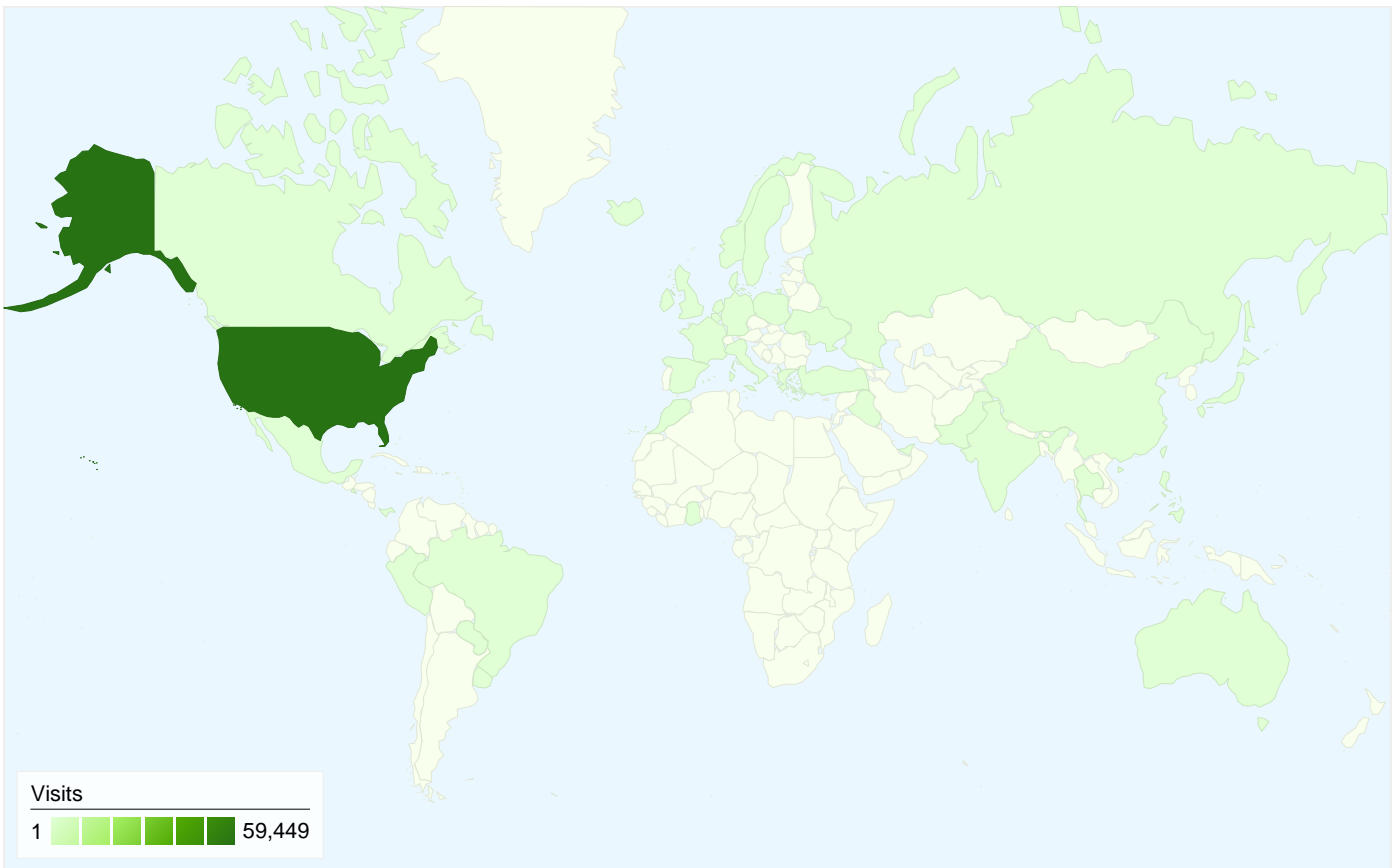

17,298 people visited this site

 **59,870 Visits**

 **17,298 Absolute Unique Visitors**

 **382,231 Page Views**

 **6.38 Average Page Views**

 **00:02:45 Time on Site**

 **18.52% Bounce Rate**

 **28.88% New Visits**

All traffic sources sent a total of 59,870 visits

 49.11% Direct Traffic

 45.95% Referring Sites

 4.94% Search Engines

- Direct Traffic
29,405.00 (49.11%)
- Referring Sites
27,510.00 (45.95%)
- Search Engines
2,955.00 (4.94%)

Top Traffic Sources

Sources	Visits	% visits	Keywords	Visits	% visits
(direct) ((none))	29,413	49.12%	libertysports.org	1,293	43.71%
fcps1.org (referral)	26,216	43.78%	liberty sports	444	15.01%
google (organic)	2,186	3.65%	www.libertysports.org	196	6.63%
en.wikipedia.org (referral)	300	0.50%	liberty sports.org	133	4.50%
live (organic)	293	0.49%	liberty eagles	101	3.41%

59,870 visits came from 44 countries/territories

Site Usage

Visits	Pages/Visit	Avg. Time on Site	% New Visits	Bounce Rate	
59,870 % of Site Total: 100.00%	6.38 Site Avg: 6.38 (0.00%)	00:02:45 Site Avg: 00:02:45 (0.00%)	28.90% Site Avg: 28.88% (0.07%)	18.52% Site Avg: 18.52% (0.00%)	
Country/Territory	Visits	Pages/Visit	Avg. Time on Site	% New Visits	Bounce Rate
United States	59,449	6.39	00:02:45	28.78%	18.50%
Belgium	89	4.79	00:01:09	11.24%	20.22%
Canada	80	5.01	00:01:43	25.00%	13.75%
Germany	48	6.94	00:03:12	43.75%	10.42%
India	42	13.95	00:07:35	61.90%	23.81%
(not set)	33	6.06	00:02:00	33.33%	6.06%
Greece	14	2.79	00:03:11	42.86%	14.29%
United Kingdom	12	6.17	00:01:24	91.67%	58.33%
Spain	8	6.00	00:01:44	75.00%	50.00%
Philippines	7	3.43	00:03:07	85.71%	28.57%