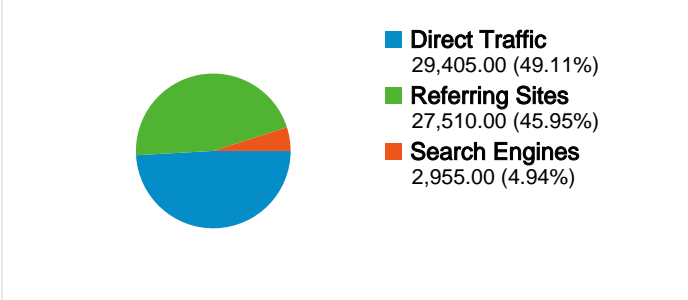

Traffic Sources Overview

Content Overview

Pages	Page Views	% Page Views
/	93,434	24.44%
/index.cfm?action=main.team	15,295	4.00%
/index.cfm?action=main.main	13,963	3.65%
/index.cfm?action=main.team	7,152	1.87%
/index.cfm?action=main.team	6,269	1.64%