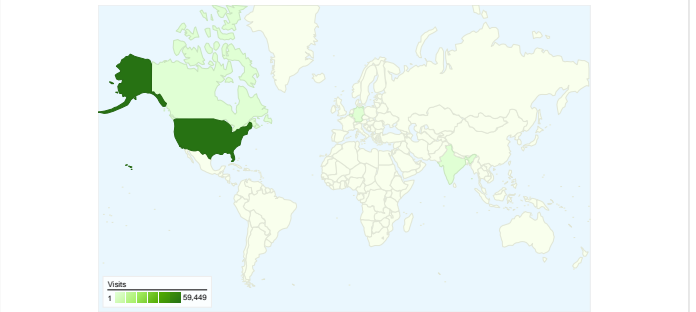

Map Overlay world