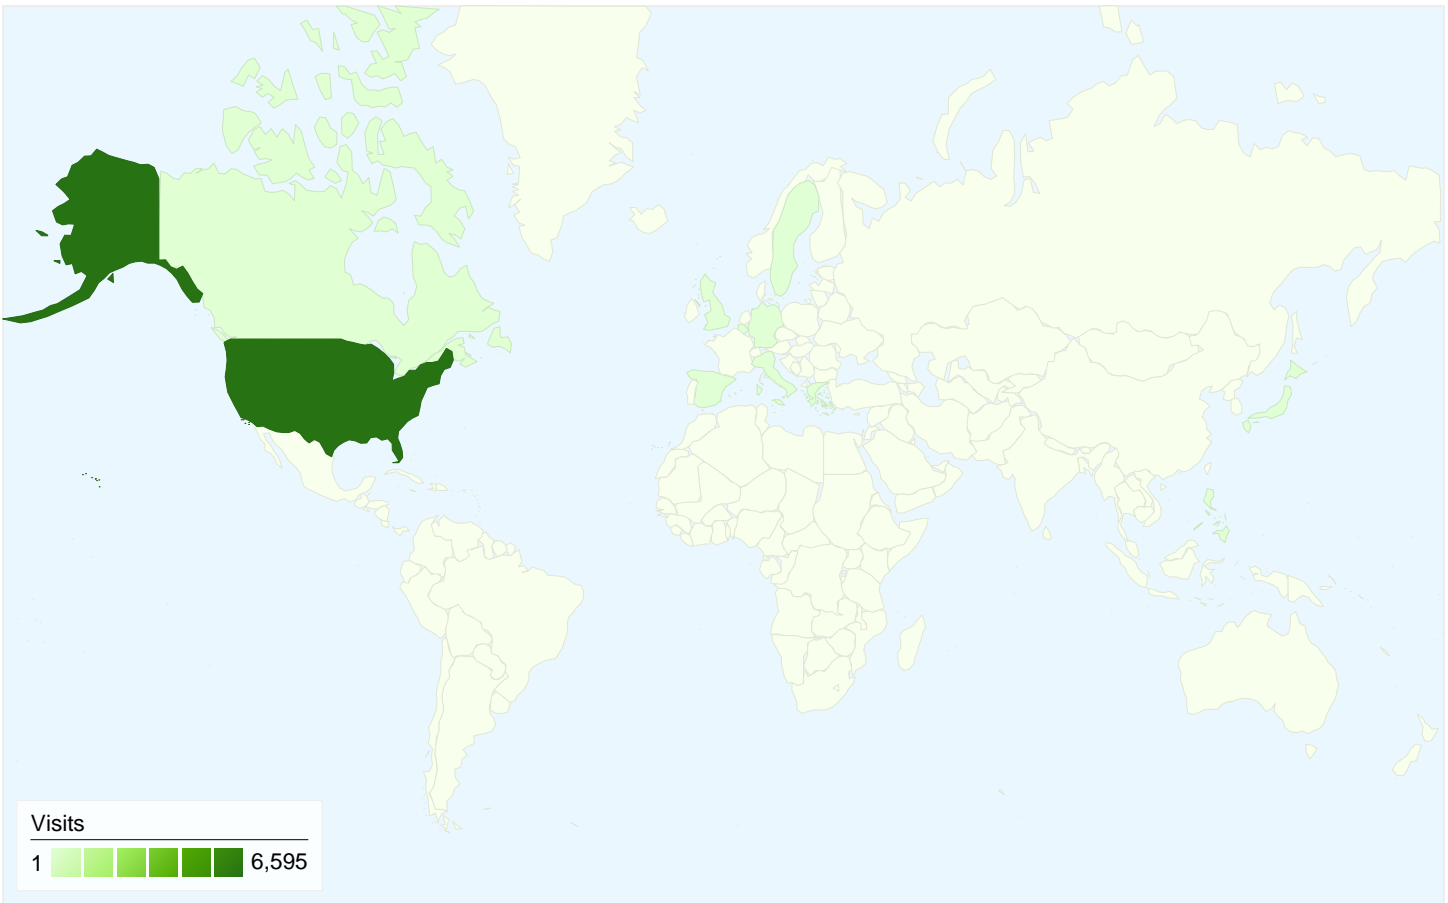

2,290 people visited this site

6,656 Visits

2,290 Absolute Unique Visitors

35,909 Pageviews

5.39 Average Pageviews

00:02:46 Time on Site

15.93% Bounce Rate

21.32% New Visits

All traffic sources sent a total of 6,656 visits

47.16% Direct Traffic

48.15% Referring Sites

4.69% Search Engines

- Referring Sites
3,205.00 (48.15%)
- Direct Traffic
3,139.00 (47.16%)
- Search Engines
312.00 (4.69%)

6,656 visits came from 12 countries/territories

Site Usage

Country/Territory	Visits	Pages/Visit	Avg. Time on Site	% New Visits	Bounce Rate
United States	6,595	5.41	00:02:47	21.24%	15.89%
Canada	24	4.38	00:01:01	8.33%	16.67%
Belgium	9	6.00	00:01:19	11.11%	0.00%
Germany	7	6.00	00:02:53	28.57%	0.00%
Philippines	6	1.83	00:03:03	83.33%	33.33%
(not set)	4	3.75	00:00:44	0.00%	0.00%
United Kingdom	3	1.00	00:00:00	100.00%	100.00%
Italy	3	4.00	00:02:22	66.67%	0.00%
Japan	2	2.00	00:00:20	0.00%	0.00%