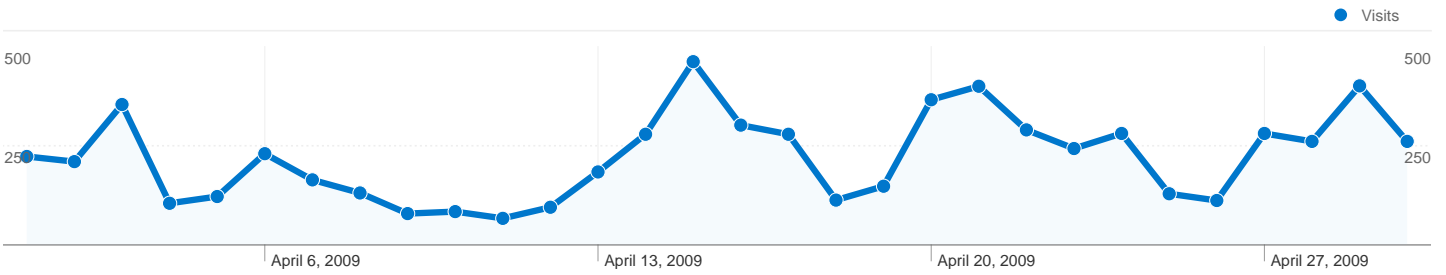

Site Usage

6,656 Visits	15.93% Bounce Rate
35,909 Pageviews	00:02:46 Avg. Time on Site
5.39 Pages/Visit	21.32% % New Visits

Visitors Overview

Map Overlay world

Traffic Sources Overview

Content Overview

Pages	Pageviews	% Pageviews
/	9,948	27.70%
/index.cfm?action=main.team&l	1,521	4.24%
/index.cfm?action=main.Cancel	1,304	3.63%
/index.cfm?action=main.main	1,188	3.31%
/index.cfm?action=main.team&l	1,034	2.88%

2,290 people visited this site

6,656 Visits

2,290 Absolute Unique Visitors

35,909 Pageviews

5.39 Average Pageviews

00:02:46 Time on Site

15.93% Bounce Rate

21.32% New Visits

All traffic sources sent a total of 6,656 visits

47.16% Direct Traffic

48.15% Referring Sites

4.69% Search Engines

- Referring Sites
3,205.00 (48.15%)
- Direct Traffic
3,139.00 (47.16%)
- Search Engines
312.00 (4.69%)

6,656 visits came from 12 countries/territories

Site Usage

Country/Territory	Visits	Pages/Visit	Avg. Time on Site	% New Visits	Bounce Rate
United States	6,595	5.41	00:02:47	21.24%	15.89%
Canada	24	4.38	00:01:01	8.33%	16.67%
Belgium	9	6.00	00:01:19	11.11%	0.00%
Germany	7	6.00	00:02:53	28.57%	0.00%
Philippines	6	1.83	00:03:03	83.33%	33.33%
(not set)	4	3.75	00:00:44	0.00%	0.00%
United Kingdom	3	1.00	00:00:00	100.00%	100.00%
Italy	3	4.00	00:02:22	66.67%	0.00%
Japan	2	2.00	00:00:20	0.00%	0.00%