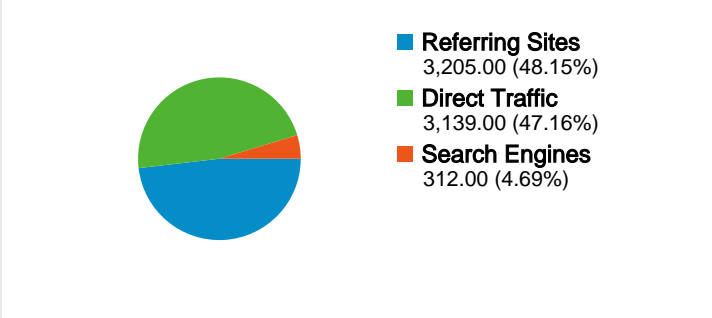

Site Usage

6,656 Visits	15.93% Bounce Rate
35,909 Pageviews	00:02:46 Avg. Time on Site
5.39 Pages/Visit	21.32% % New Visits

Visitors Overview

Map Overlay world

Traffic Sources Overview

Content Overview

Pages	Pageviews	% Pageviews
/	9,948	27.70%
/index.cfm?action=main.team&l	1,521	4.24%
/index.cfm?action=main.Cancel	1,304	3.63%
/index.cfm?action=main.main	1,188	3.31%
/index.cfm?action=main.team&l	1,034	2.88%

2,290 people visited this site

6,656 Visits

2,290 Absolute Unique Visitors

35,909 Pageviews

5.39 Average Pageviews

00:02:46 Time on Site

15.93% Bounce Rate

21.32% New Visits

All traffic sources sent a total of 6,656 visits

47.16% Direct Traffic

48.15% Referring Sites

4.69% Search Engines

- Referring Sites
3,205.00 (48.15%)
- Direct Traffic
3,139.00 (47.16%)
- Search Engines
312.00 (4.69%)

6,656 visits came from 12 countries/territories

Site Usage

Country/Territory	Visits	Pages/Visit	Avg. Time on Site	% New Visits	Bounce Rate
United States	6,595	5.41	00:02:47	21.24%	15.89%
Canada	24	4.38	00:01:01	8.33%	16.67%
Belgium	9	6.00	00:01:19	11.11%	0.00%
Germany	7	6.00	00:02:53	28.57%	0.00%
Philippines	6	1.83	00:03:03	83.33%	33.33%
(not set)	4	3.75	00:00:44	0.00%	0.00%
United Kingdom	3	1.00	00:00:00	100.00%	100.00%
Italy	3	4.00	00:02:22	66.67%	0.00%
Japan	2	2.00	00:00:20	0.00%	0.00%