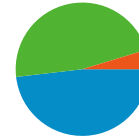

2,290 people visited this site

6,656 Visits

2,290 Absolute Unique Visitors

35,909 Pageviews

5.39 Average Pageviews

00:02:46 Time on Site

15.93% Bounce Rate

21.32% New Visits

Technical Profile

Browser	Visits	% visits	Connection Speed	Visits	% visits
Internet Explorer	5,493	82.53%	Unknown	2,521	37.88%
Firefox	830	12.47%	Cable	2,068	31.07%
Safari	281	4.22%	T1	856	12.86%
Chrome	24	0.36%	DSL	718	10.79%
Opera	8	0.12%	Dialup	339	5.09%

All traffic sources sent a total of 6,656 visits

47.16% Direct Traffic

48.15% Referring Sites

4.69% Search Engines

- Referring Sites
3,205.00 (48.15%)
- Direct Traffic
3,139.00 (47.16%)
- Search Engines
312.00 (4.69%)