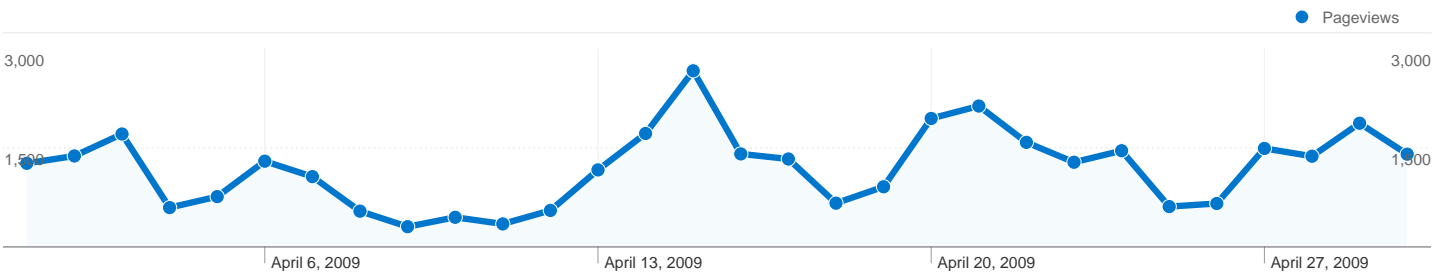

Pages on this site were viewed a total of 35,909 times

35,909 Pageviews

25,194 Unique Views

15.93% Bounce Rate

Top Content

Pages	Pageviews	% Pageviews
/	9,948	27.70%
/index.cfm?action=main.team&ID=89	1,521	4.24%
/index.cfm?action=main.Cancellations	1,304	3.63%
/index.cfm?action=main.main	1,188	3.31%
/index.cfm?action=main.team&ID=105	1,034	2.88%