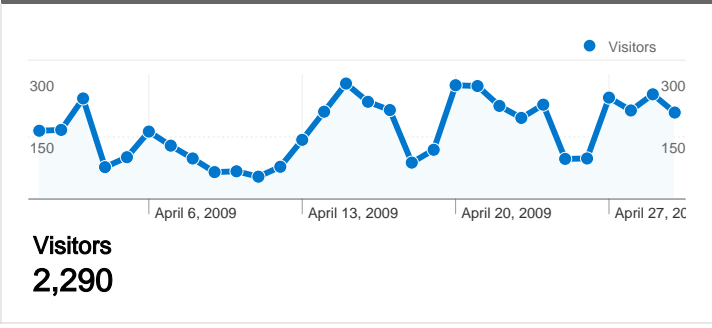

Site Usage

6,656 Visits	15.93% Bounce Rate
35,909 Pageviews	00:02:46 Avg. Time on Site
5.39 Pages/Visit	21.32% % New Visits

Visitors Overview

Map Overlay world

Traffic Sources Overview

Content Overview

Pages	Pageviews	% Pageviews
/	9,948	27.70%
/index.cfm?action=main.team&l	1,521	4.24%
/index.cfm?action=main.Cancel	1,304	3.63%
/index.cfm?action=main.main	1,188	3.31%
/index.cfm?action=main.team&l	1,034	2.88%

2,290 people visited this site

6,656 Visits

2,290 Absolute Unique Visitors

35,909 Pageviews

5.39 Average Pageviews

00:02:46 Time on Site

15.93% Bounce Rate

21.32% New Visits

All traffic sources sent a total of 6,656 visits

47.16% Direct Traffic

48.15% Referring Sites

4.69% Search Engines

- Referring Sites
3,205.00 (48.15%)
- Direct Traffic
3,139.00 (47.16%)
- Search Engines
312.00 (4.69%)

6,656 visits came from 12 countries/territories

Site Usage

Country/Territory	Visits	Pages/Visit	Avg. Time on Site	% New Visits	Bounce Rate
United States	6,595	5.41	00:02:47	21.24%	15.89%
Canada	24	4.38	00:01:01	8.33%	16.67%
Belgium	9	6.00	00:01:19	11.11%	0.00%
Germany	7	6.00	00:02:53	28.57%	0.00%
Philippines	6	1.83	00:03:03	83.33%	33.33%
(not set)	4	3.75	00:00:44	0.00%	0.00%
United Kingdom	3	1.00	00:00:00	100.00%	100.00%
Italy	3	4.00	00:02:22	66.67%	0.00%
Japan	2	2.00	00:00:20	0.00%	0.00%