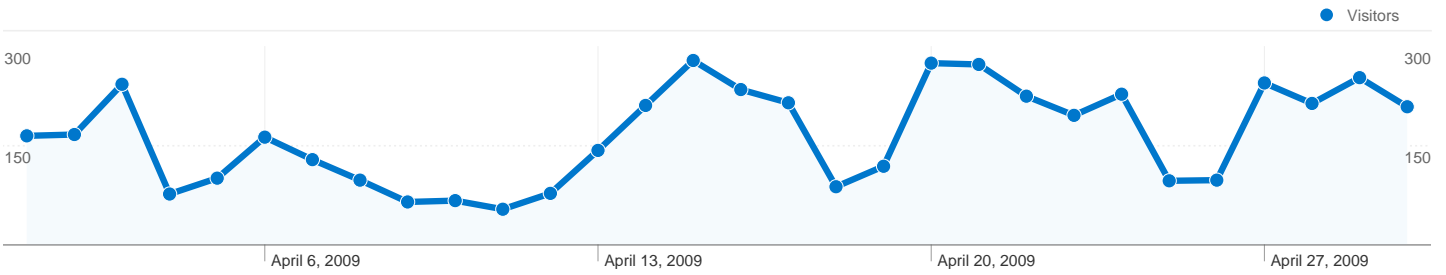

Site Usage

6,656 Visits	15.93% Bounce Rate
35,909 Pageviews	00:02:46 Avg. Time on Site
5.39 Pages/Visit	21.32% % New Visits

Visitors Overview

Map Overlay world

Traffic Sources Overview

Content Overview

Pages	Pageviews	% Pageviews
/	9,948	27.70%
/index.cfm?action=main.team&l	1,521	4.24%
/index.cfm?action=main.Cancel	1,304	3.63%
/index.cfm?action=main.main	1,188	3.31%
/index.cfm?action=main.team&l	1,034	2.88%

2,290 people visited this site

6,656 Visits

2,290 Absolute Unique Visitors

35,909 Pageviews

5.39 Average Pageviews

00:02:46 Time on Site

15.93% Bounce Rate

21.32% New Visits

6,656 visits came from 12 countries/territories

Site Usage

Country/Territory	Visits	Pages/Visit	Avg. Time on Site	% New Visits	Bounce Rate
United States	6,595	5.41	00:02:47	21.24%	15.89%
Canada	24	4.38	00:01:01	8.33%	16.67%
Belgium	9	6.00	00:01:19	11.11%	0.00%
Germany	7	6.00	00:02:53	28.57%	0.00%
Philippines	6	1.83	00:03:03	83.33%	33.33%
(not set)	4	3.75	00:00:44	0.00%	0.00%
United Kingdom	3	1.00	00:00:00	100.00%	100.00%
Italy	3	4.00	00:02:22	66.67%	0.00%
Japan	2	2.00	00:00:20	0.00%	0.00%

Spain	1	1.00	00:00:00	100.00%	100.00%
					1 - 10 of 12

Pages on this site were viewed a total of 35,909 times

35,909 Pageviews

25,194 Unique Views

15.93% Bounce Rate

Top Content

Pages	Pageviews	% Pageviews
/	9,948	27.70%
/index.cfm?action=main.team&ID=89	1,521	4.24%
/index.cfm?action=main.Cancellations	1,304	3.63%
/index.cfm?action=main.main	1,188	3.31%
/index.cfm?action=main.team&ID=105	1,034	2.88%