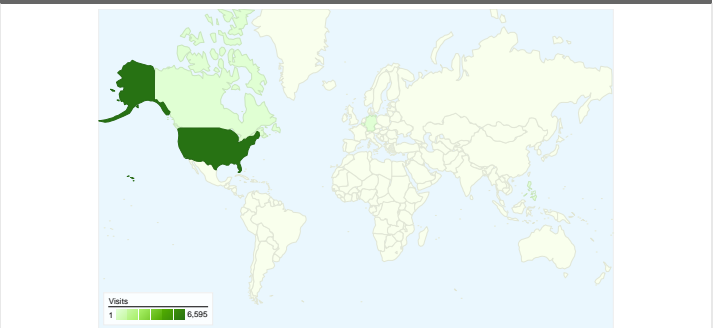

Site Usage

6,656 Visits	15.93% Bounce Rate
35,909 Pageviews	00:02:46 Avg. Time on Site
5.39 Pages/Visit	21.32% % New Visits

Visitors Overview

Map Overlay world

Traffic Sources Overview

Content Overview

Pages	Pageviews	% Pageviews
/	9,948	27.70%
/index.cfm?action=main.team&l	1,521	4.24%
/index.cfm?action=main.Cancel	1,304	3.63%
/index.cfm?action=main.main	1,188	3.31%
/index.cfm?action=main.team&l	1,034	2.88%

2,290 people visited this site

6,656 Visits

2,290 Absolute Unique Visitors

35,909 Pageviews

5.39 Average Pageviews

00:02:46 Time on Site

15.93% Bounce Rate

21.32% New Visits

All traffic sources sent a total of 6,656 visits

47.16% Direct Traffic

48.15% Referring Sites

4.69% Search Engines

- Referring Sites
3,205.00 (48.15%)
- Direct Traffic
3,139.00 (47.16%)
- Search Engines
312.00 (4.69%)

6,656 visits came from 12 countries/territories

Site Usage

Country/Territory	Visits	Pages/Visit	Avg. Time on Site	% New Visits	Bounce Rate
United States	6,595	5.41	00:02:47	21.24%	15.89%
Canada	24	4.38	00:01:01	8.33%	16.67%
Belgium	9	6.00	00:01:19	11.11%	0.00%
Germany	7	6.00	00:02:53	28.57%	0.00%
Philippines	6	1.83	00:03:03	83.33%	33.33%
(not set)	4	3.75	00:00:44	0.00%	0.00%
United Kingdom	3	1.00	00:00:00	100.00%	100.00%
Italy	3	4.00	00:02:22	66.67%	0.00%
Japan	2	2.00	00:00:20	0.00%	0.00%